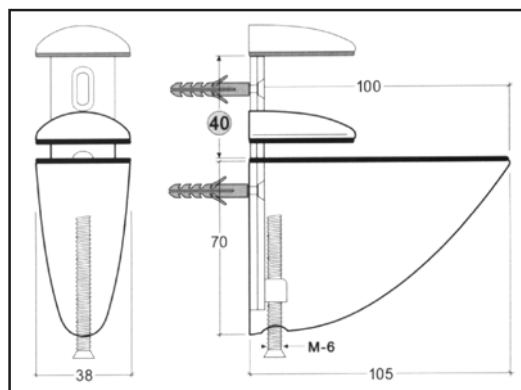

## SOPORTES DE ESTANTE REGULABLES

Ref. 53

CROMO MATE REF. : 180.531  
BLANCO ( RAL 9010 ) REF. : 180.532

SOPORTE PELICANO REGULABLE 4 A 40

Ref. 51

CROMO BRILLO REF. : 180.511  
BLANCO ( RAL 9010 ) REF. : 180.512  
NIQUEL BISU REF. : 180.513  
DORADO REF. : 180.514

SOPORTE DE ESTANTE REGULABLE 4 A 26